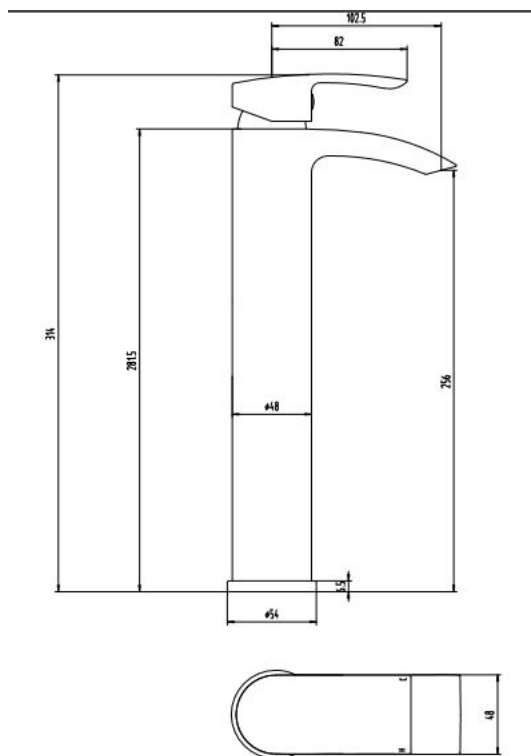

## FEATURES

- Single Lever handle for easy control of desired water flow and temperature
- 40mm Ceramic cartridge for long lasting and smooth operation
- Push Button Waste Fittings Included
- Supplied with fixing kit and 2x M10 flexi tails
- Suitable for 1 tap hole deck mount
- UK Standard fitting - 1/2" BSP

## TECHNICAL DRAWING

## SPECIFICATIONS

Width	55
Height	315
Depth	140
Product Range	Coll
Material	Brass

## FLOW RATES

Pressure (Bar)	0.5	1.0	2.0	3.0	4.0	5.0
Flow (L/Min)	-	-	-	-	-	-

Visit [Plumb2u](https://www.plumb2u.com)

See product